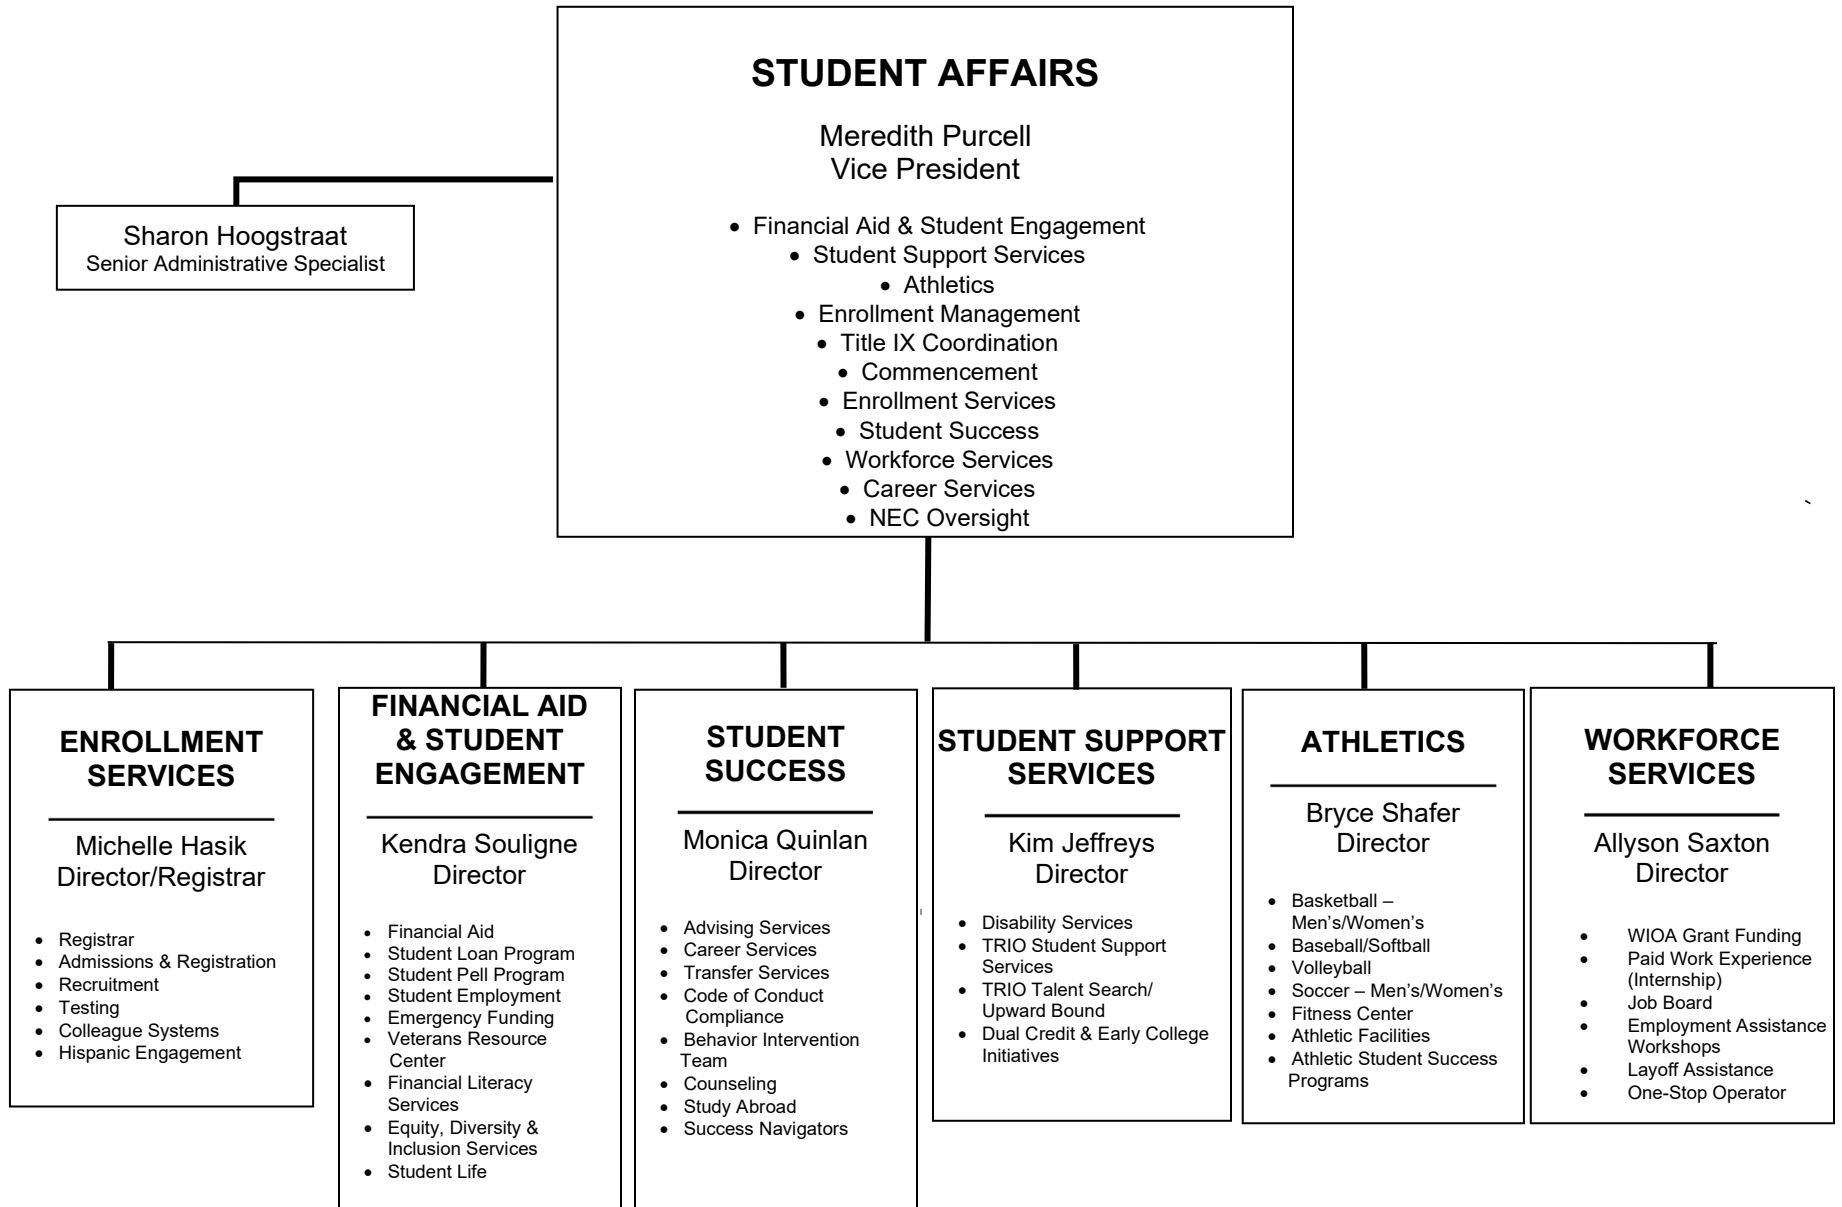

Kankakee Community College

ORGANIZATION CHART Effective Date – July 1, 2024

Kankakee Community College

ORGANIZATION CHART
Effective Date – July 1, 2024

Kankakee Community College

ORGANIZATION CHART
Effective Date – July 1, 2024

Kankakee Community College

ORGANIZATION CHART Effective Date – July 1, 2024

Kankakee Community College

ORGANIZATION CHART
Effective Date – July 1, 2024