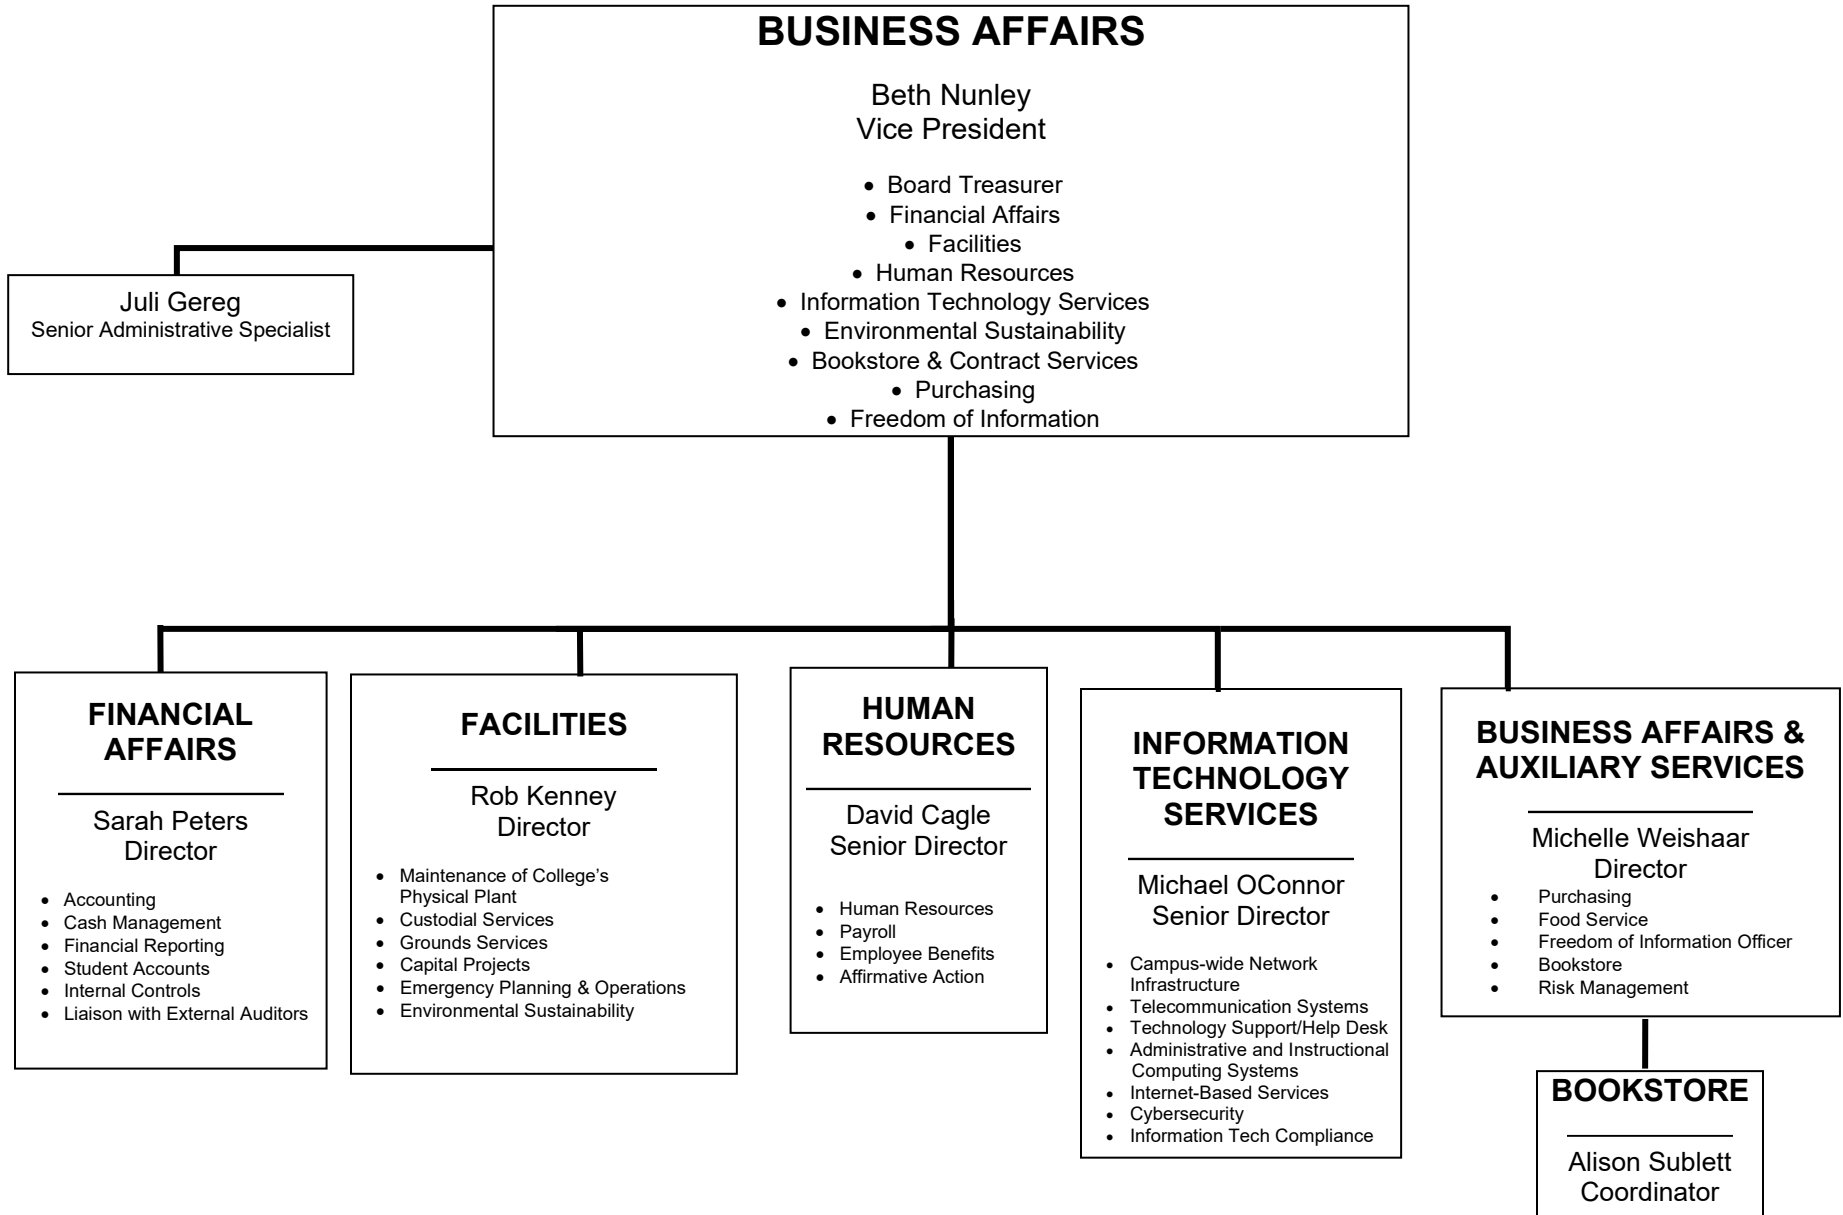

Kankakee Community College

ORGANIZATION CHART Effective Date – July 1, 2024

Kankakee Community College

ORGANIZATION CHART
Effective Date – July 1, 2024

Kankakee Community College

ORGANIZATION CHART
Effective Date – July 1, 2024

Kankakee Community College

ORGANIZATION CHART Effective Date – July 1, 2024

Kankakee Community College

ORGANIZATION CHART
Effective Date – July 1, 2024