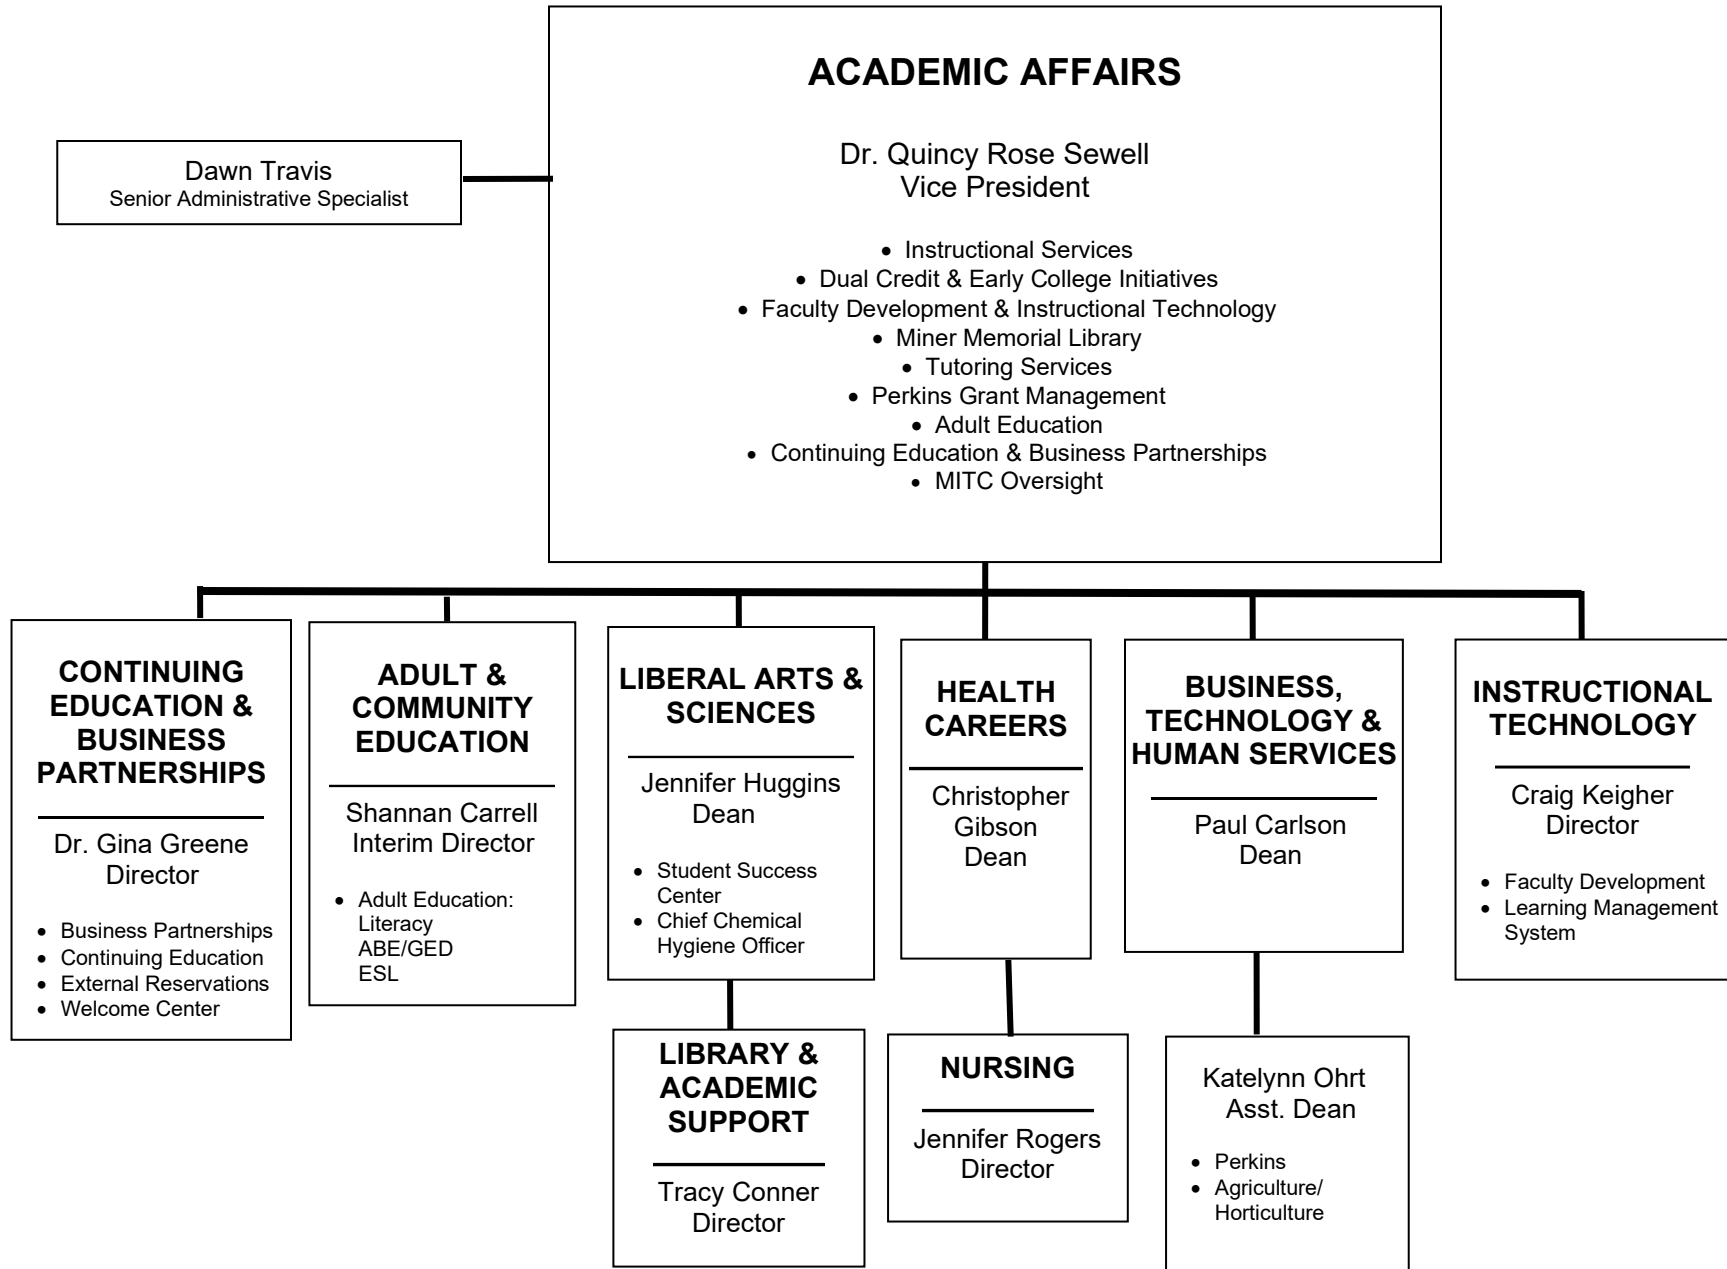

Kankakee Community College

ORGANIZATION CHART Effective Date – July 1, 2024

Kankakee Community College

ORGANIZATION CHART
Effective Date – July 1, 2024

Kankakee Community College

ORGANIZATION CHART
Effective Date – July 1, 2024

Kankakee Community College

ORGANIZATION CHART Effective Date – July 1, 2024

Kankakee Community College

ORGANIZATION CHART
Effective Date – July 1, 2024