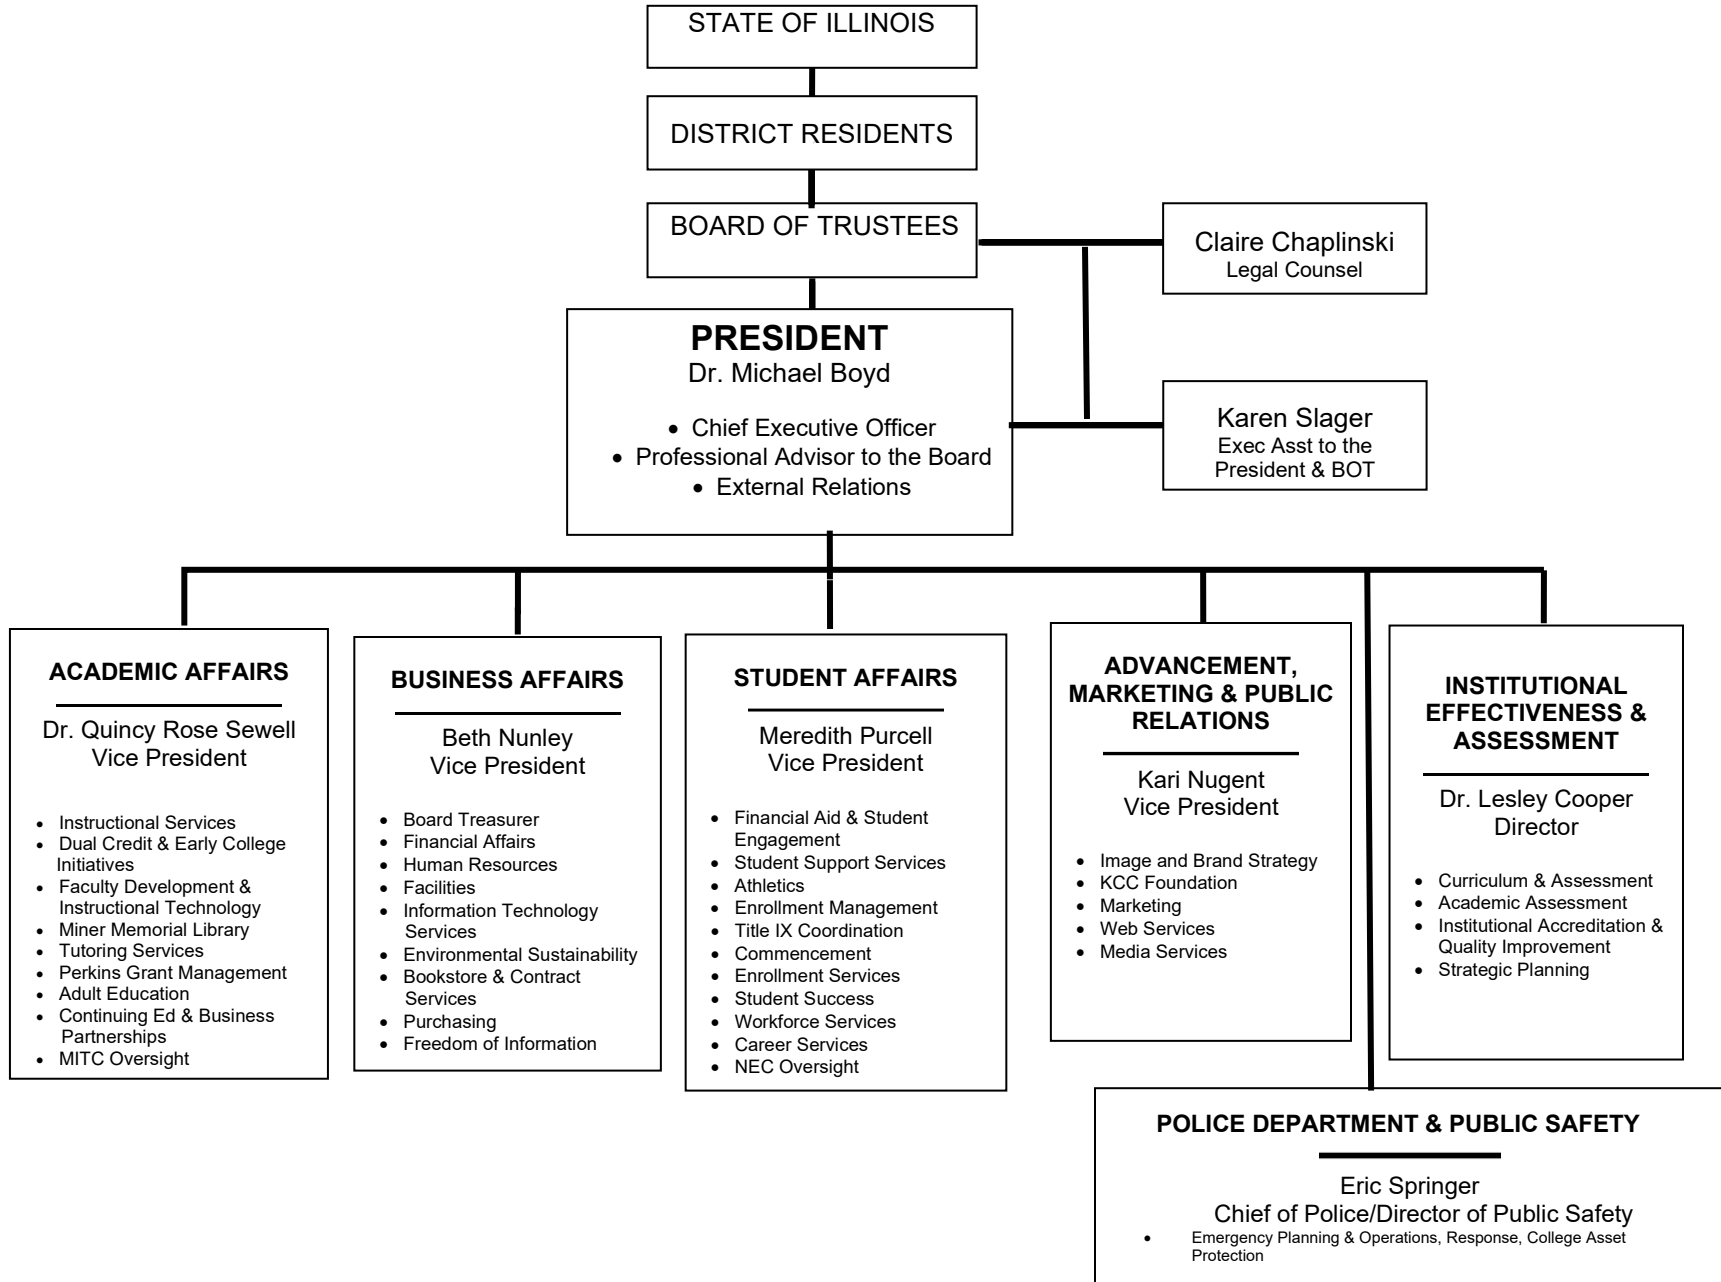

Kankakee Community College

ORGANIZATION CHART Effective Date – July 1, 2024

Kankakee Community College

ORGANIZATION CHART
Effective Date – July 1, 2024

Kankakee Community College

ORGANIZATION CHART
Effective Date – July 1, 2024

Kankakee Community College

ORGANIZATION CHART Effective Date – July 1, 2024

Kankakee Community College

ORGANIZATION CHART
Effective Date – July 1, 2024